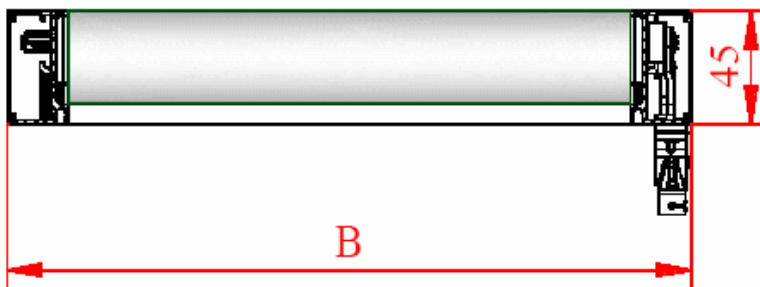

DucoGrille Close 35Z

→ Close G 35Z

→ Close N 35Z

→ Close F 35Z

DucoGrille Close G 35Z

Manual operation

Manual operation in steps

Electrical operation

DucoGrille Close N 35Z

Manual operation

Electrical operation

A= 419

DucoGrille Close N 35Z

Manual operation

Electrical operation