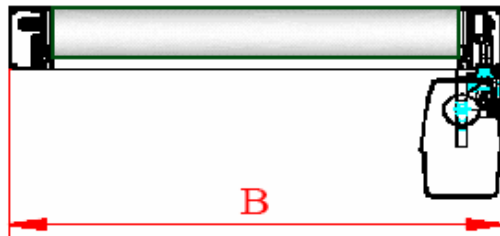

DucoGrille Close 35Z

→ Close G 35Z

→ Close N 35Z

→ Close F 35Z

DucoGrille Close G 35Z

Manual operation

Manual operation in steps

Electrical operation

DucoGrille Close N 35Z

Manual operation

Electrical operation

A= 419

DucoGrille Close N 35Z

Manual operation

Electrical operation