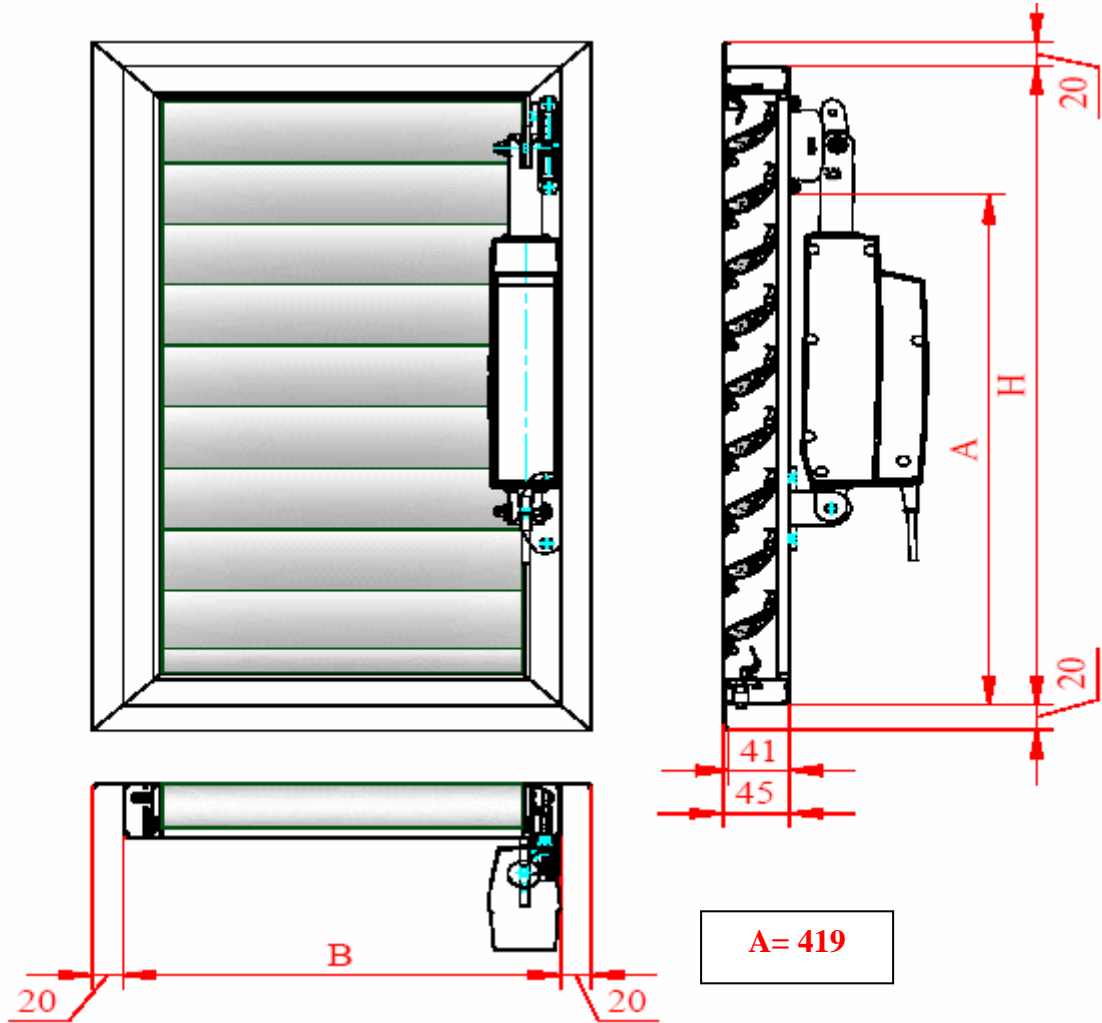

DucoGrille Close 35Z

→ Close G 35Z

→ Close N 35Z

→ Close F 35Z

DucoGrille Close G 35Z

Manual operation

Manual operation in steps

Electrical operation

DucoGrille Close N 35Z

Manual operation

Electrical operation

A= 419

DucoGrille Close N 35Z

Manual operation

Electrical operation