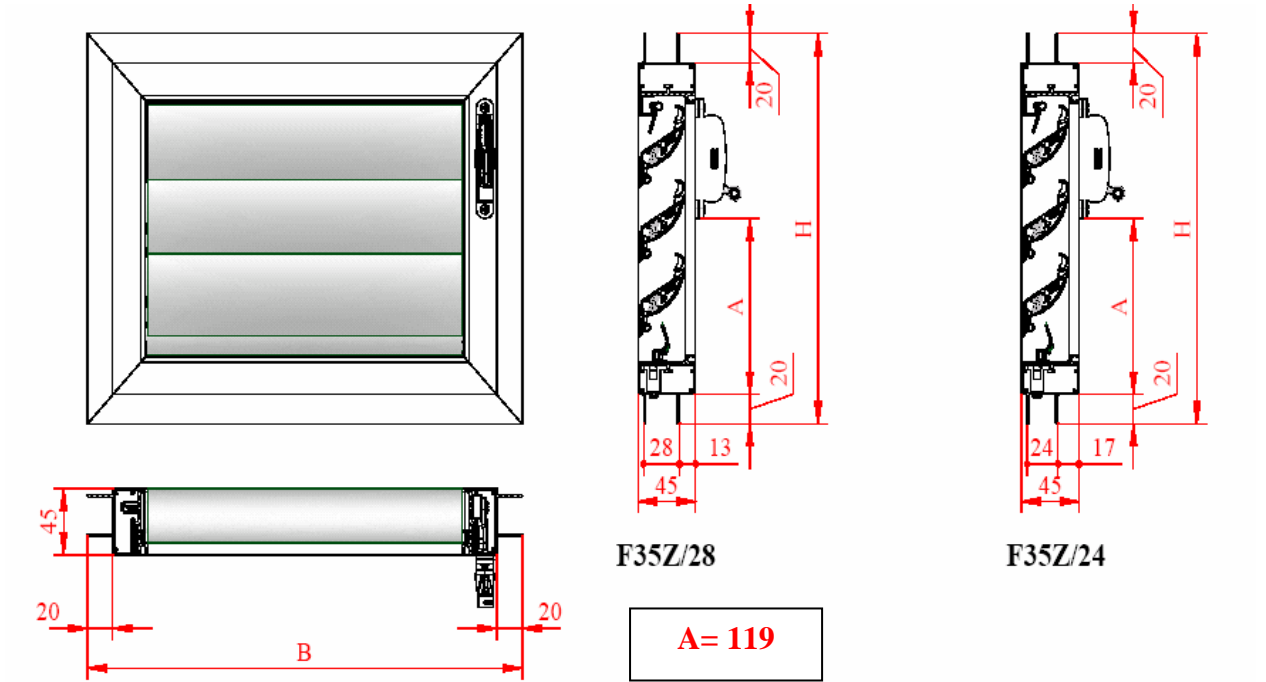

DucoGrille Close N 35Z

Manual operation

Electrical operation

A= 419

DucoGrille Close N 35Z

Manual operation

Electrical operation